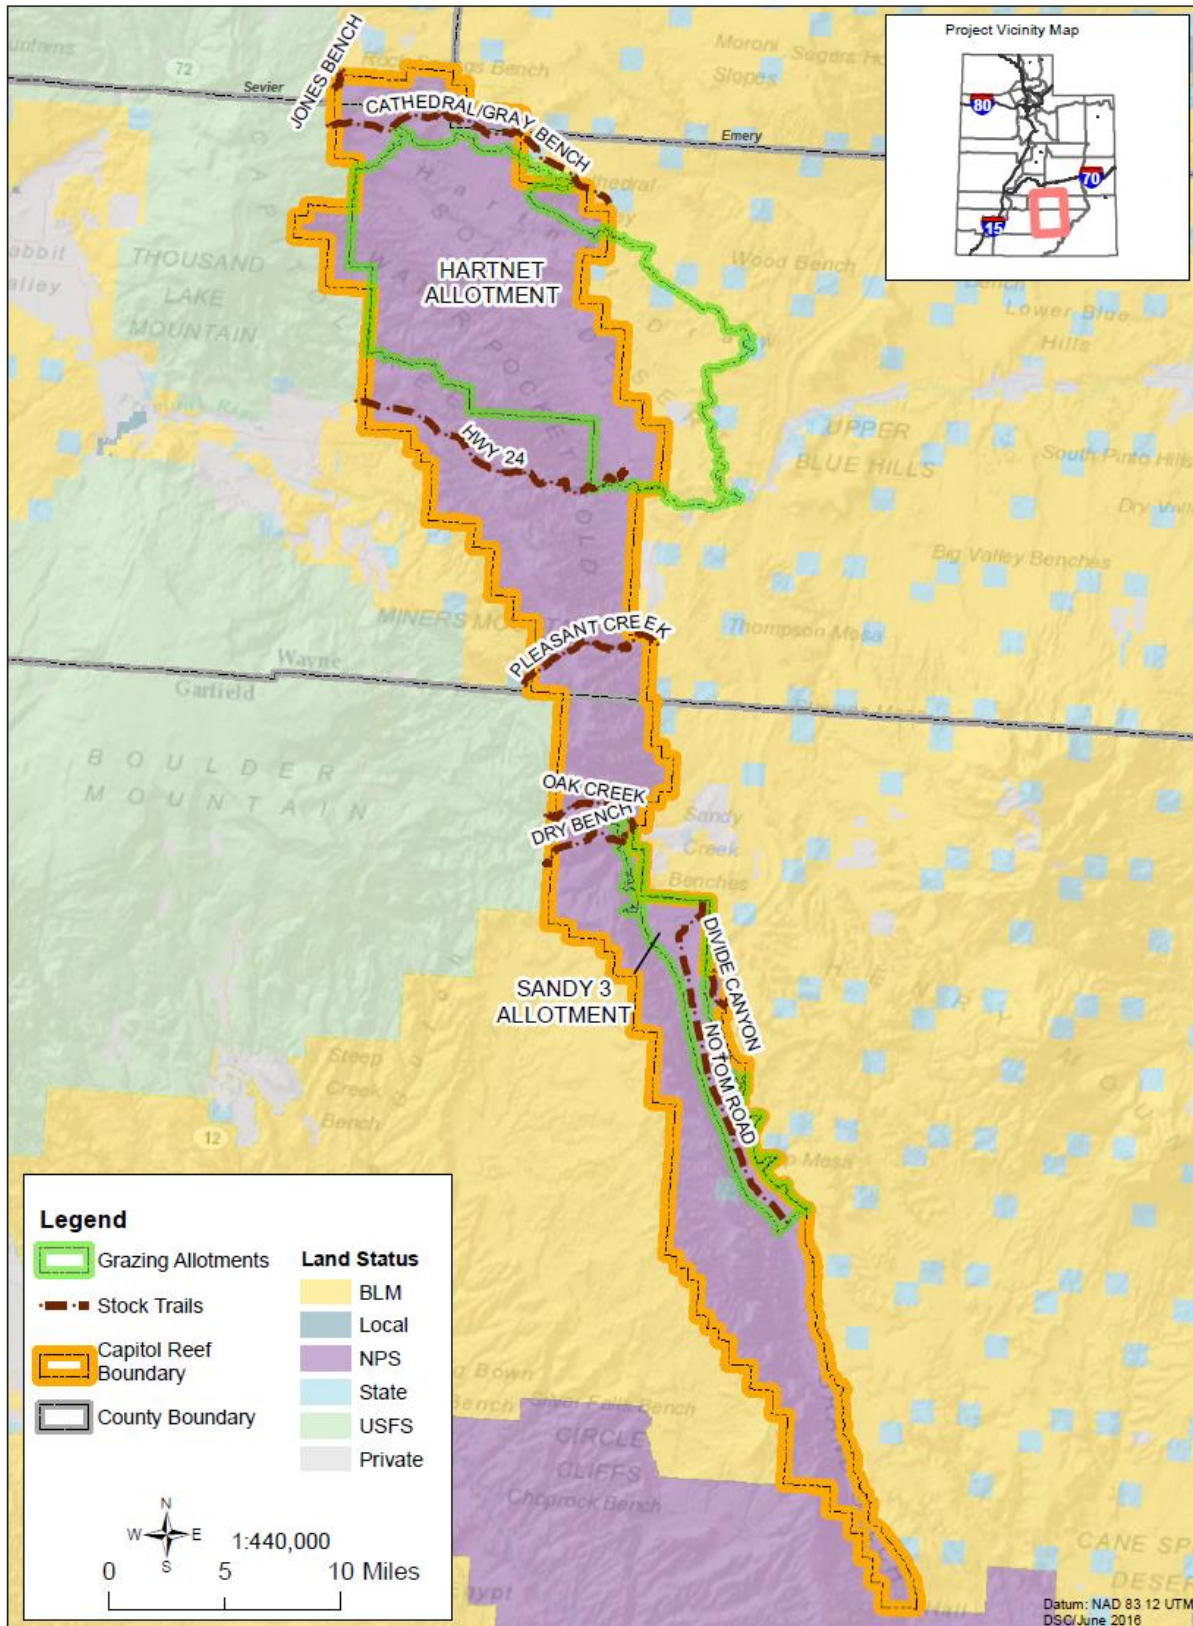

Livestock Grazing and Trailing Management Plan/EIS

Hartnet Allotment--Alternative A

Season of Use: October 15 - May 31
AUMs: 1,141
No. of Cows: Typically 163 between Nov 1 and early May; 20 - 50 during shoulder times.